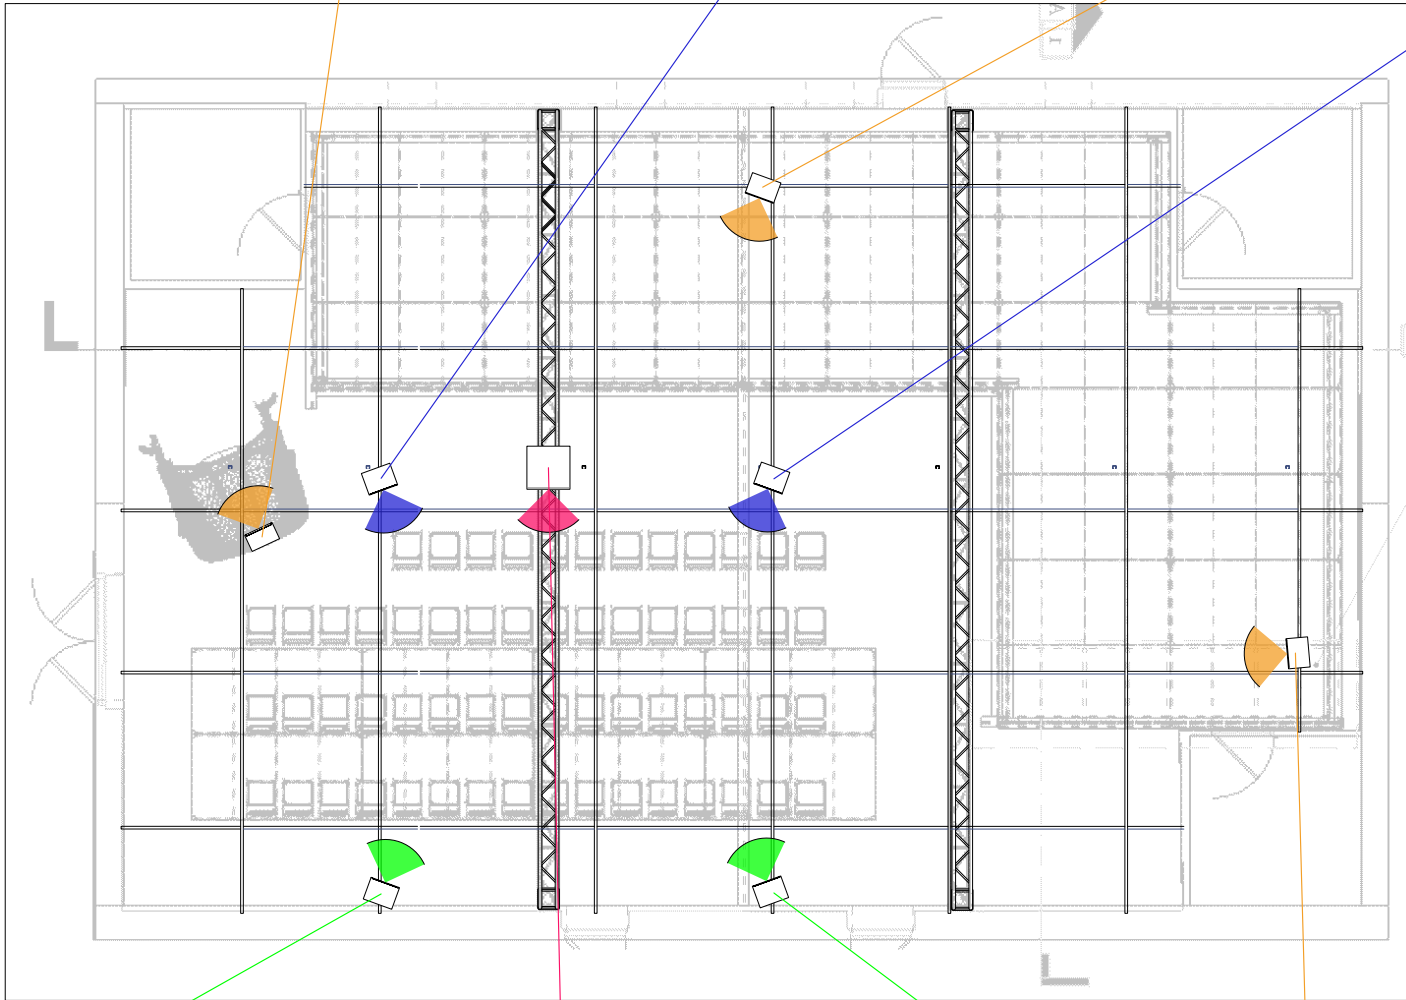

Name: Outside
 Speaker: Martin Audio CDD-Live-8
 Orientation: Vertical, On Stand
 Pan: To Center of House
 Tilt: 0 degrees

Name: Car
 Speaker: Martin Audio CDD-Live-8
 Orientation: Horizontal, In Car
 Pan: To Inside of Car
 Tilt: N/A

Name: Main L
 Speaker: Martin Audio CDD-Live-8
 Orientation: Horizontal, Hung
 Pan: To Center of House
 Tilt: 30 degrees

Name: TV
 Speaker: Martin Audio CDD-Live-8
 Orientation: Horizontal, Hung
 Pan: To Center of House
 Tilt: 20 degrees

Name: Main R
 Speaker: Martin Audio CDD-Live-8
 Orientation: Horizontal, Hung
 Pan: To Center of House
 Tilt: 30 degrees

Name: Rear L
 Speaker: Martin Audio CDD-Live-8
 Orientation: Horizontal, Hung
 Pan: To Center of House
 Tilt: 30 degrees

Name: Sub
 Speaker: Martin Audio SXP-118
 Orientation: Overhung on Truss
 Pan: Facing Downstage
 Tilt: 0 degrees

Name: Rear R
 Speaker: Martin Audio CDD-Live-8
 Orientation: Horizontal, Hung
 Pan: To Center of House
 Tilt: 30 degrees